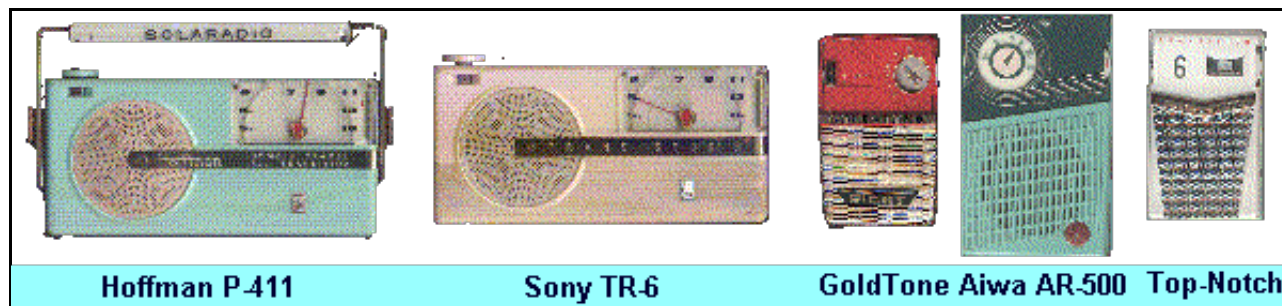

- [Hoffman P411 Solar Radio \(99K\)](#) - This radio is in absolutely fantastic condition!
- [Sony TR-6 \(75K\)](#) - Very early Sony marketed in Canada. This radio was introduced in June of 1958. Approximately 34,000 were made. This set was sold in Canada, and carries the markings "Gendis Sony".
- [Gold Tone \(68K\)](#) - 8 Transistor. This set is probably one of the most beautiful sets I own. The clear coating over the painted region is almost 1/8" thick! It gives a sence of depth whic makes this set really unique! This was obtained NIB!
- [Aiwa AR-500 \(116K\)](#) - This set has a very unique styling. I love the design around the dial. This set was obtained at the Elgin IL show in 1995.
- [Top Notch TRN-60A \(71K\)](#) - This set is very pretty design and use of light colors. It also is NIB..